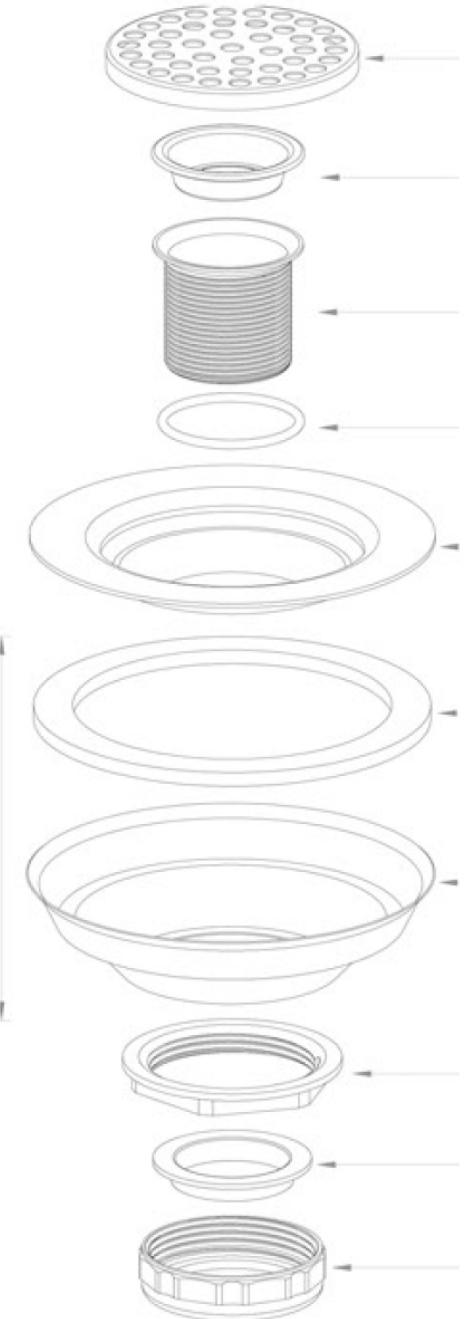

Premium Accessories Collection

Polished Stainless Grid Utility Drain

MODEL:
3CHGR

Assembled

Components

FEATURES

- Polished stainless steel finish
- For use with 3" Commercial Drain Openings
- cUPC certified
- Compatible with Anchor Collection Utility Sinks
- Brass fittings

* Will NOT fit standard 3.5" kitchen drain opening