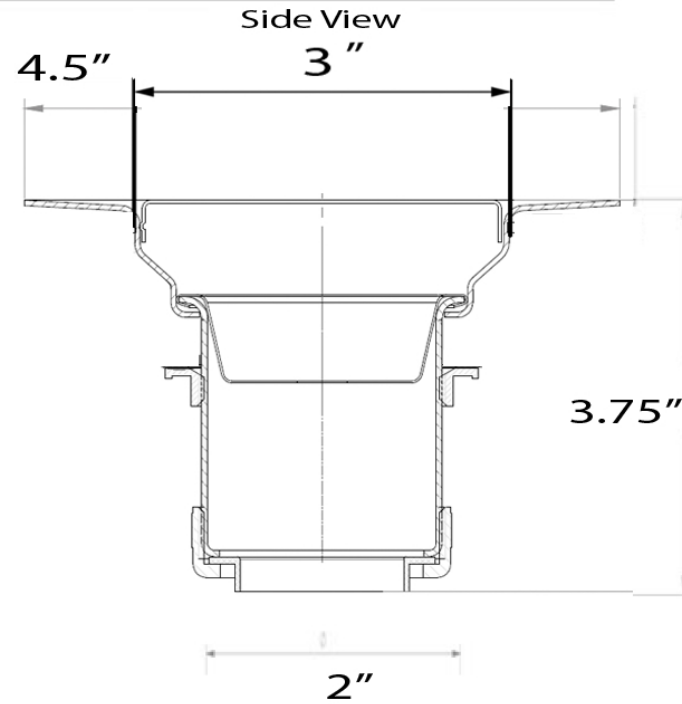

Premium Accessories Collection

Polished Stainless Grid Utility Drain

MODEL:
3CHGR

Assembled

Components

FEATURES

- Polished stainless steel finish
- For use with 3" Commercial Drain Openings
- cUPC certified
- Compatible with Anchor Collection Utility Sinks
- Brass fittings

* Will NOT fit standard 3.5" kitchen drain opening